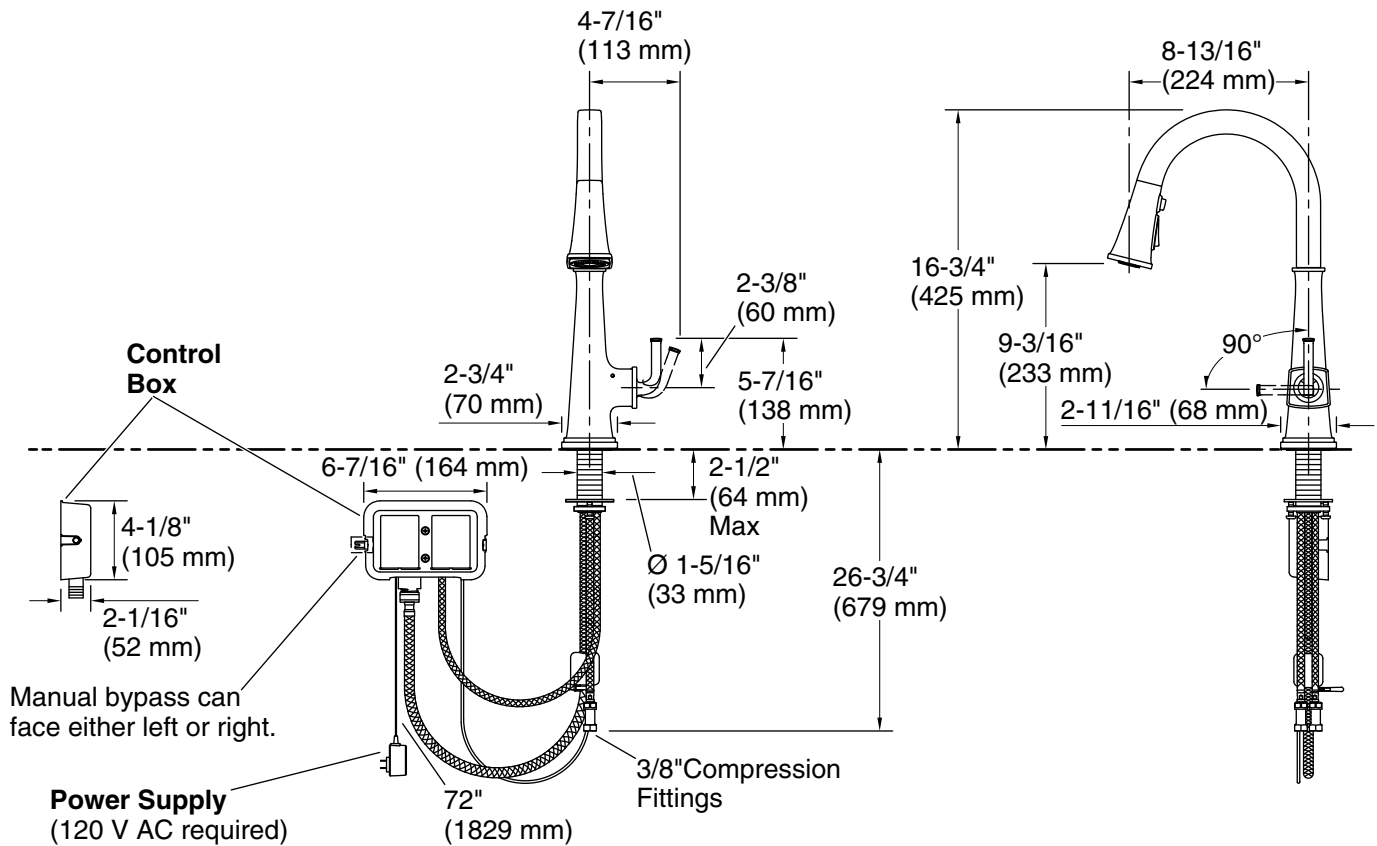

KOHLER® Faucets Touchless pull-down single-handle kitchen sink faucet

Riff®
K-23832

Required Electrical Service

One dedicated circuit required, protected with Class A Ground-Fault Circuit-Interrupter (GFCI). Outside North America, this device may be known as a Residual Current Device (RCD).

120 V

Technical Information

All product dimensions are nominal.

Power source: Plug - AC, included

Notes

Install this product according to the installation instructions.

ADA complaint for faucet handles only.

ADA, CSA B651 compliant when installed to the specific requirements of these regulations.